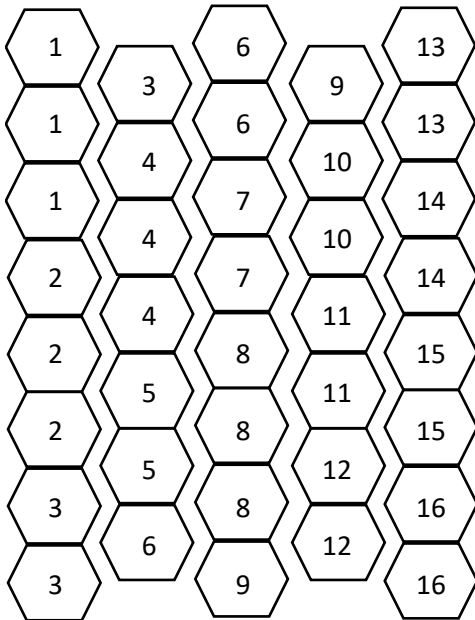

## Wildflower Garden

TAG

### Location Species

- 1 Wild Lupine
- 2 Prairie Coreopsis
- 3 Early Sunflower
- 4 Wild Petunia
- 5 Mountain Mint
- 6 Hairy Beardtongue
- 7 Grey Headed Cone
- 8 Spiderwort
- 9 Showy Cone
- 10 Hoary Vervain
- 11 Purple Cone
- 12 Cup Plant
- 13 Wild Senna
- 14 Stiff Goldenrod
- 15 Showy Goldenrod
- 16 New England Aster

### 4'x10' Garden Design

3	15	10	5	12	12	5	10	15	3
9	16	14	8	6	3	8	14	16	11
8	9	2	4	6	6	11	1	7	7
2	2	4	4	ROCK		13	13	1	1