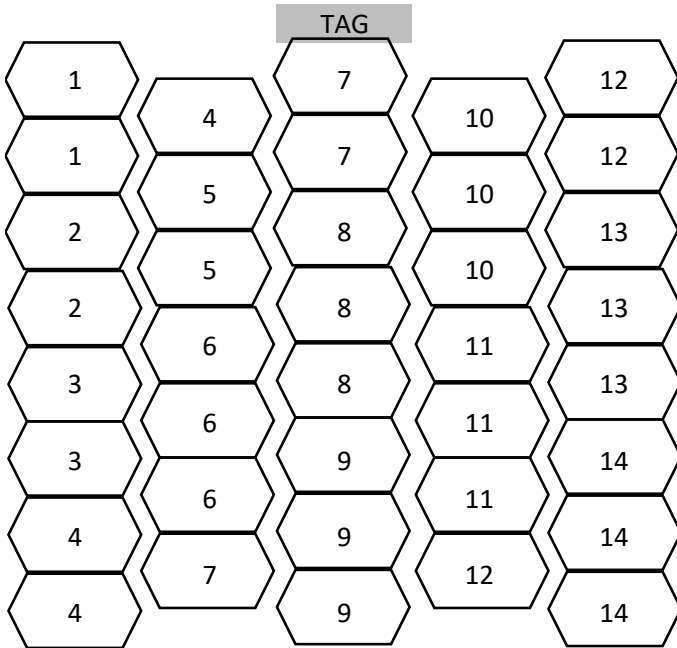

Tall Prairie

PLUG FLAT

Location Species

- 1 Big Bluestem
- 2 Indian Grass
- 3 Foxglove Beardtongue
- 4 Tall Coreopsis
- 5 Tall Sunflower
- 6 Cup Plant
- 7 Prairie Dock
- 8 Ironweed
- 9 Culver's Root
- 10 Rattlesnake Master
- 11 Hoary Vervain
- 12 Pale Purple Coneflower
- 13 New England Aster
- 14 Showy Goldenrod

4'x10' Garden Design

1	1	7	5	5	6	6	6	2	2
7	7	10	13	13	14	14	4	4	4
9	10	10	11	13	14	8	8	8	3
9	9	11	11	ROCK		12	12	12	3