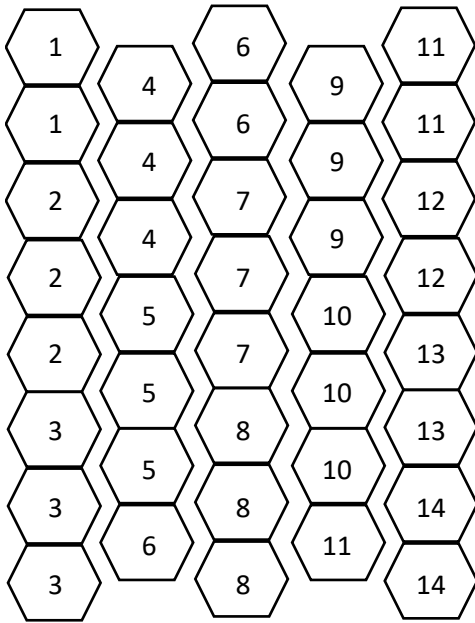

Shoreline

PLUG FLAT

Location Species

- 1 Shrubby Cinquefoil
- 2 Blue Vervain
- 3 Brown Fox Sedge
- 4 Bergemot
- 5 Black Eyed Susan
- 6 Boneset
- 7 Joe Pye
- 8 Cardinal Flower
- 9 Great Blue Lobelia
- 10 Swamp Milkweed
- 11 Marsh Blazing Star
- 12 Meadowsweet
- 13 Riddells Goldenrod
- 14 Wild Blue Iris

TAG

4'x10' Garden Design

4	4	4	6	11	11	11	5	5	5
3	3	10	6	6	13	2	2	7	2
3	10	10	13	9	9	9	7	7	12
8	8	8	1	ROCK		1	14	14	12

SHORELINE