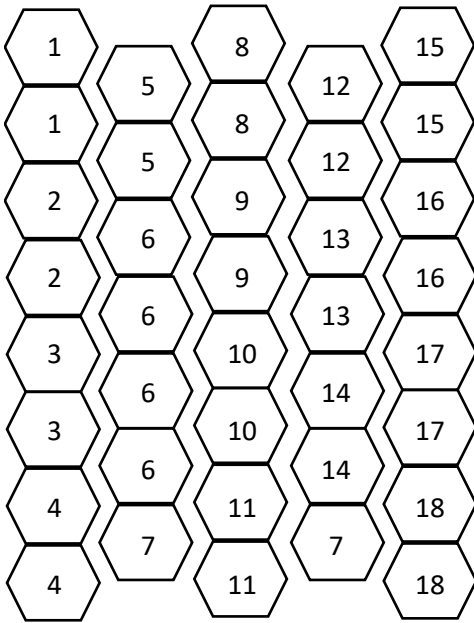

# Monarch

## PLUG FLAT

TAG

## Location Species

- 1 Big Bluestem
- 2 False Boneset
- 3 Sand Tickseed
- 4 Sweet Black-eyed Susan
- 5 Grey Headed Cone
- 6 Butterfly Weed
- 7 Prairie Blazingstar
- 8 New Jersey Tea
- 9 Rattlesnake Master
- 10 Pale Purple Cone
- 11 Bergamot
- 12 Mountain Mint
- 13 Swamp Milkweed
- 14 Whorled Milkweed
- 15 Stiff Goldenrod
- 16 Showy Goldenrod
- 17 New England Aster
- 18 Smooth Blue Aster

## 4'x10' Garden Design

1	17	15	8	9	9	8	15	17	1
18	16	7	10	13	13	10	7	16	18
12	5	11	14	6	6	14	11	5	12
4	3	2	6	ROCK		6	2	3	4