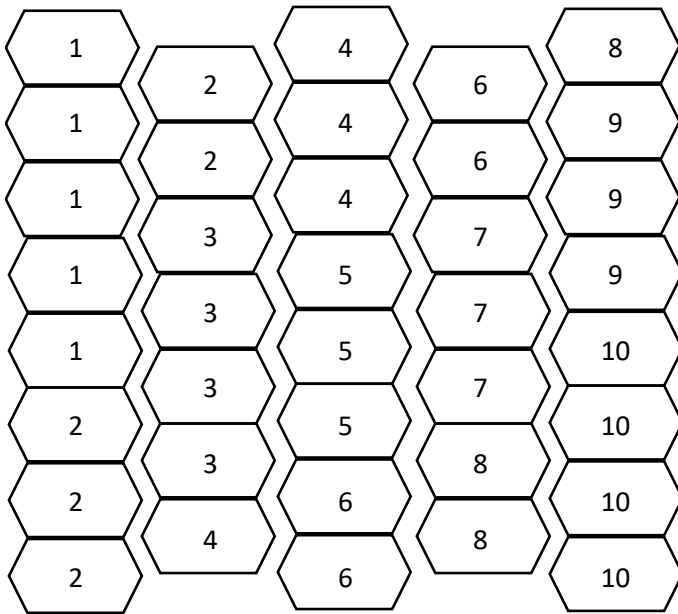

Grassland Kit

TAG

- Location Species
1. Big Bluestem
 2. Switchgrass
 3. Indian Grass
 4. Brown Fox Sedge
 5. Canada Wild Rye
 6. June Grass
 7. Prairie Dropseed
 8. Little Bluestem
 9. Penn Sedge
 10. Bottlebrush Grass

4'x10' Garden Design

1	1	2	2	3	3	2			
							2	2	1
1	4	4	10	13	13	10			
							4	4	1
8	8	5	10	7	9	10			
							5	5	8
7	6	6	9	ROCK		9			
							6	6	7