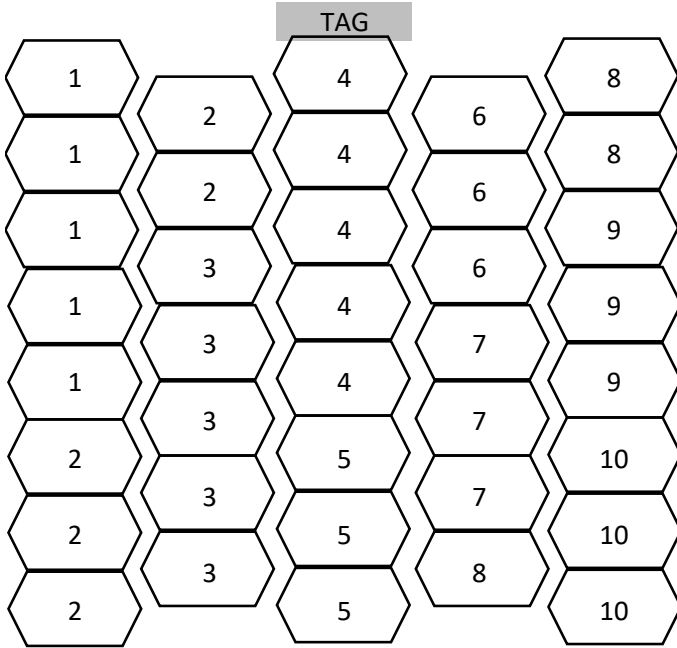

# Grassland Garden

PLUG FLAT

Location Species

- 1 Big Bluestem
- 2 Indian Grass
- 3 Switchgrass
- 4 Little Bluestem
- 5 Canada Wild Rye
- 6 Side Oats Grama
- 7 Brown Fox Sedge
- 8 June Grass
- 9 Purple Love Grass
- 10 Prairie Dropseed

4'x10' Garden Design

1	1	1	1	1	2	2	2	2	2
3	3	3	4	4	4	4	4	5	5
3	3	10	10	7	7	7	8	6	5
9	9	9	10	ROCK		8	8	6	6