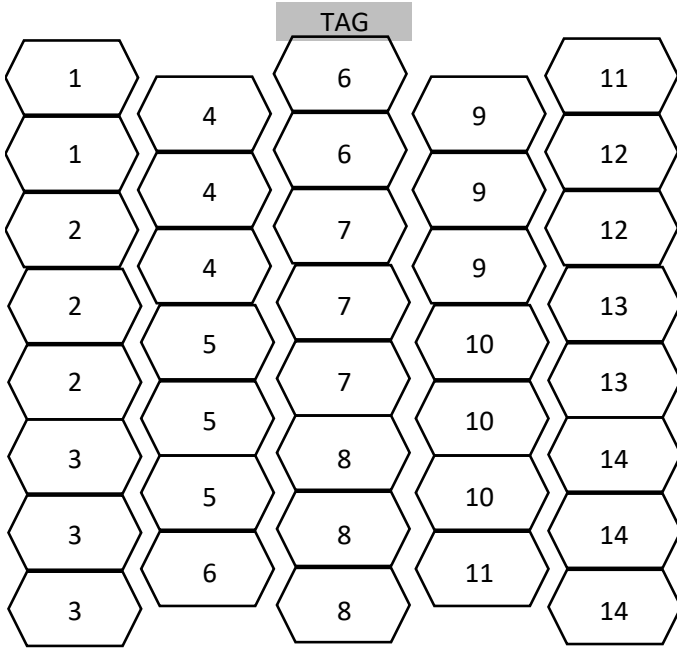

Butterfly Garden

PLUG FLAT

Location Species

- 1 Little Bluestem
- 2 Common Milkweed
- 3 Butterfly Weed
- 4 Wild Lupine
- 5 Golden Alexanders
- 6 Wild Petunia
- 7 Hoary Vervain
- 8 Rough Blazing Star
- 9 Bergamot
- 10 Yarrow
- 11 Sand Coreopsis
- 12 Sky Blue Aster
- 13 Smooth Blue Aster
- 14 Stiff Goldenrod

4'x10' Garden Design

14	14	13	13	2	5	9	9	1	1
14	12	12	2	2	5	5	9	10	10
7	4	4	6	6	11	11	3	10	8
7	7	4	6	ROCK		3	3	8	8